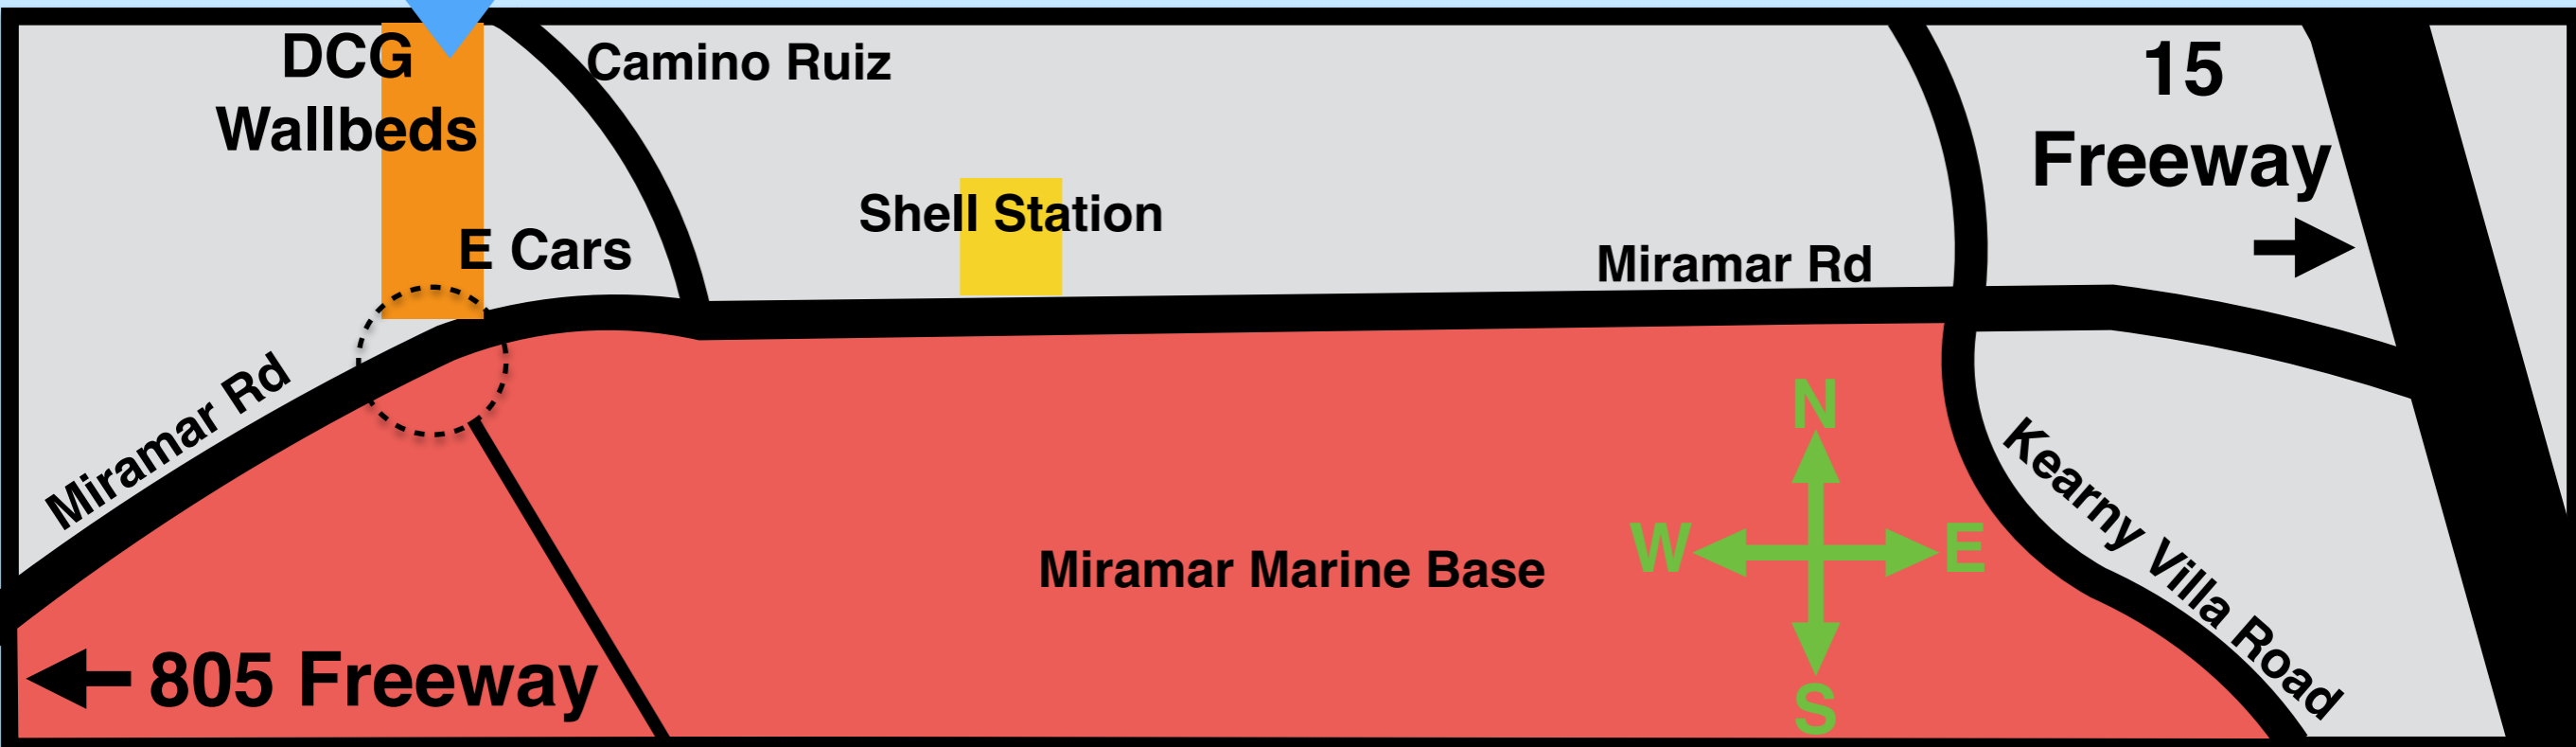

# Map to DCG and Wallbeds "n" More

Turn into the entrance closest to the sign in front of E Cars and follow the drive way to Design Consignment Gallery

Please call 858-800-2405 if you get lost and need further assistance